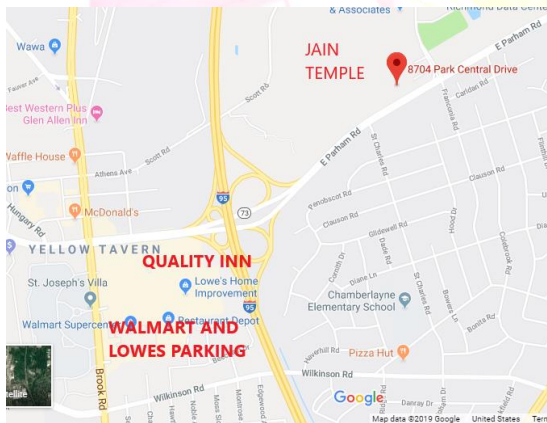

Jai Jinendra

We are excited to share parking for our Pratishta Mahostav of Shree Shankheshwara Parshwanath Jain Temple from June 12th to June 16th 2019 at **8704 Park Central Drive, Richmond VA 23227.**

Guidelines

1. We request car pooling as we have limited parking space at the temple
2. Please do not park in Day care as it is private and potentially your car can get towed if you park there.
3. Road side parking is at your discretionary and available around park central drive.
4. On Friday (14th June) and Saturday (15th June): Shuttle will run every 15 mins between Walmart and Quality Inn parking lot to Temple.
5. Friday – 14th June: Parking will be blocked for Varghoda. Parking will be only allowed on roadside or Quality Inn, Walmart-Lowes parking lot
6. On Friday and Saturday: Please drop your family at the temple and you as driver can go to Quality Inn, Walmart where shuttle will be waiting at the designated area- Shuttle Stop sign.
7. Please text “Hemal Shah @757-556-1414 and Karan Shah @757-329-2569 for parking instructions or guidance.
8. Please do not allow kids to go outside Temple premise and also do not throw any trash outside temple premise.
9. Any part of Daycare center which is a private business is prohibited. They have cameras in place and you will be recorded.

Please review the location below.

Parking Instructions

June 12th Wednesday and June 13th Thursday

- Park in Temple parking lot if there is space.
- Road side parking on Park central drive is at your discretion.