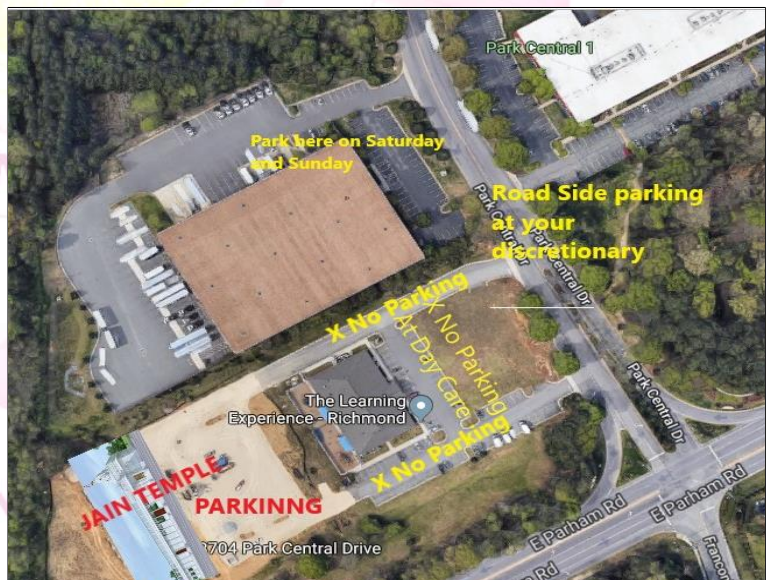

Guidelines

1. We request car pooling as we have limited parking space at the temple
2. Please do not park in Day care as it is private and potentially your car can get towed if you park there.
3. Road side parking is at your discretionary and available around park central drive.
4. On Friday (14th June) and Saturday (15th June): Shuttle will run every 15 mins between Walmart and Quality Inn parking lot to Temple.
5. Friday – 14th June: Parking will be blocked for Varghoda. Parking will be only allowed on roadside or Quality Inn, Walmart-Lowes parking lot
6. On Friday and Saturday: Please drop your family at the temple and you as driver can go to Quality Inn, Walmart where shuttle will be waiting at the designated area- Shuttle Stop sign.
7. Please text “Hemal Shah @757-556-1414 and Karan Shah @757-329-2569 for parking instructions or guidance.
8. Please do not allow kids to go outside Temple premise and also do not throw any trash outside temple premise.
9. Any part of Daycare center which is a private business is prohibited. They have cameras in place and you will be recorded.

Please review the location below.

Parking Instructions

June 12th Wednesday and June 13th Thursday

- Park in Temple parking lot if there is space.
- Road side parking on Park central drive is at your discretion.

June 15th Saturday

- Park at the Temple if space is available
- All are requested to park in Quality Inn, Walmart, Lowes and take shuttle
- Roadside on park central drive is at your discretion
- You can park in any surrounding areas and business parking lots as it is weekend
- Please do not use any private property or make any damage
- Shuttle service will run from 8 AM to 9 PM

June 16th Sunday

- Park at the Temple if space is available
- Roadside on park central drive is at your discretion
- No shuttle service on this day

Shuttle Stops at the following Parking Location (Friday and Saturday 9 AM to 9 PM)